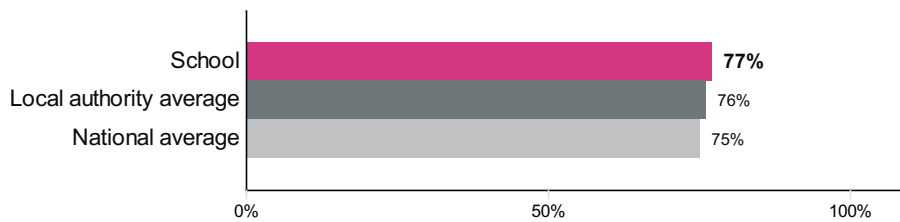

This is the ASP default view

St Lawrence Church of England Voluntary Controlled Primary School (URN: 123496)

Key stage 1

This is provisional data for 2017/18.

Percentage achieving at least the expected standard in reading

Number of pupils = 13

Percentage achieving at least the expected standard in reading

Percentage achieving greater depth in reading

Number of pupils = 13

Percentage achieving greater depth in reading

Percentage achieving at least the expected standard in writing