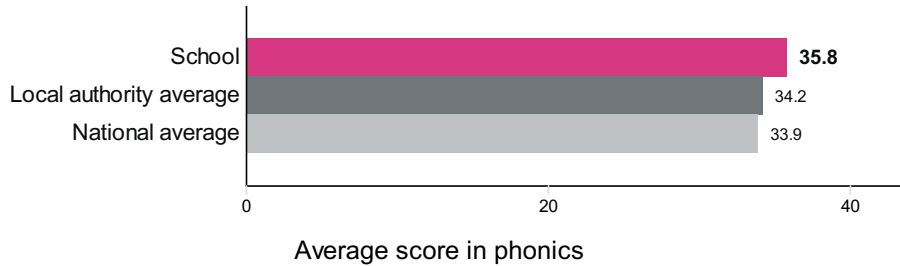

Phonics average score

Number of pupils = 13