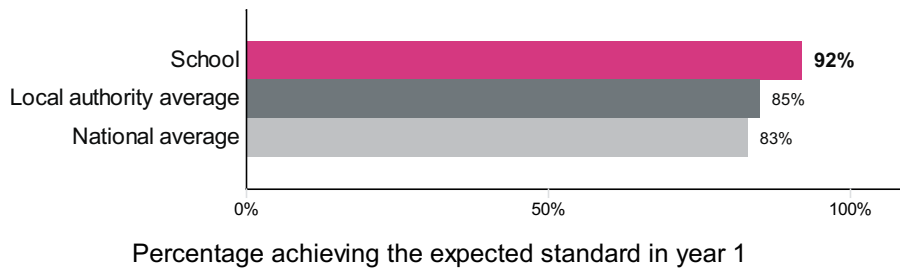

This is the ASP default view

St Lawrence Church of England Voluntary Controlled Primary School (URN: 123496)

Phonics year 1 screening check

This is provisional data for 2017/18

Percentage achieving the expected standard in phonics

Number of pupils = 13